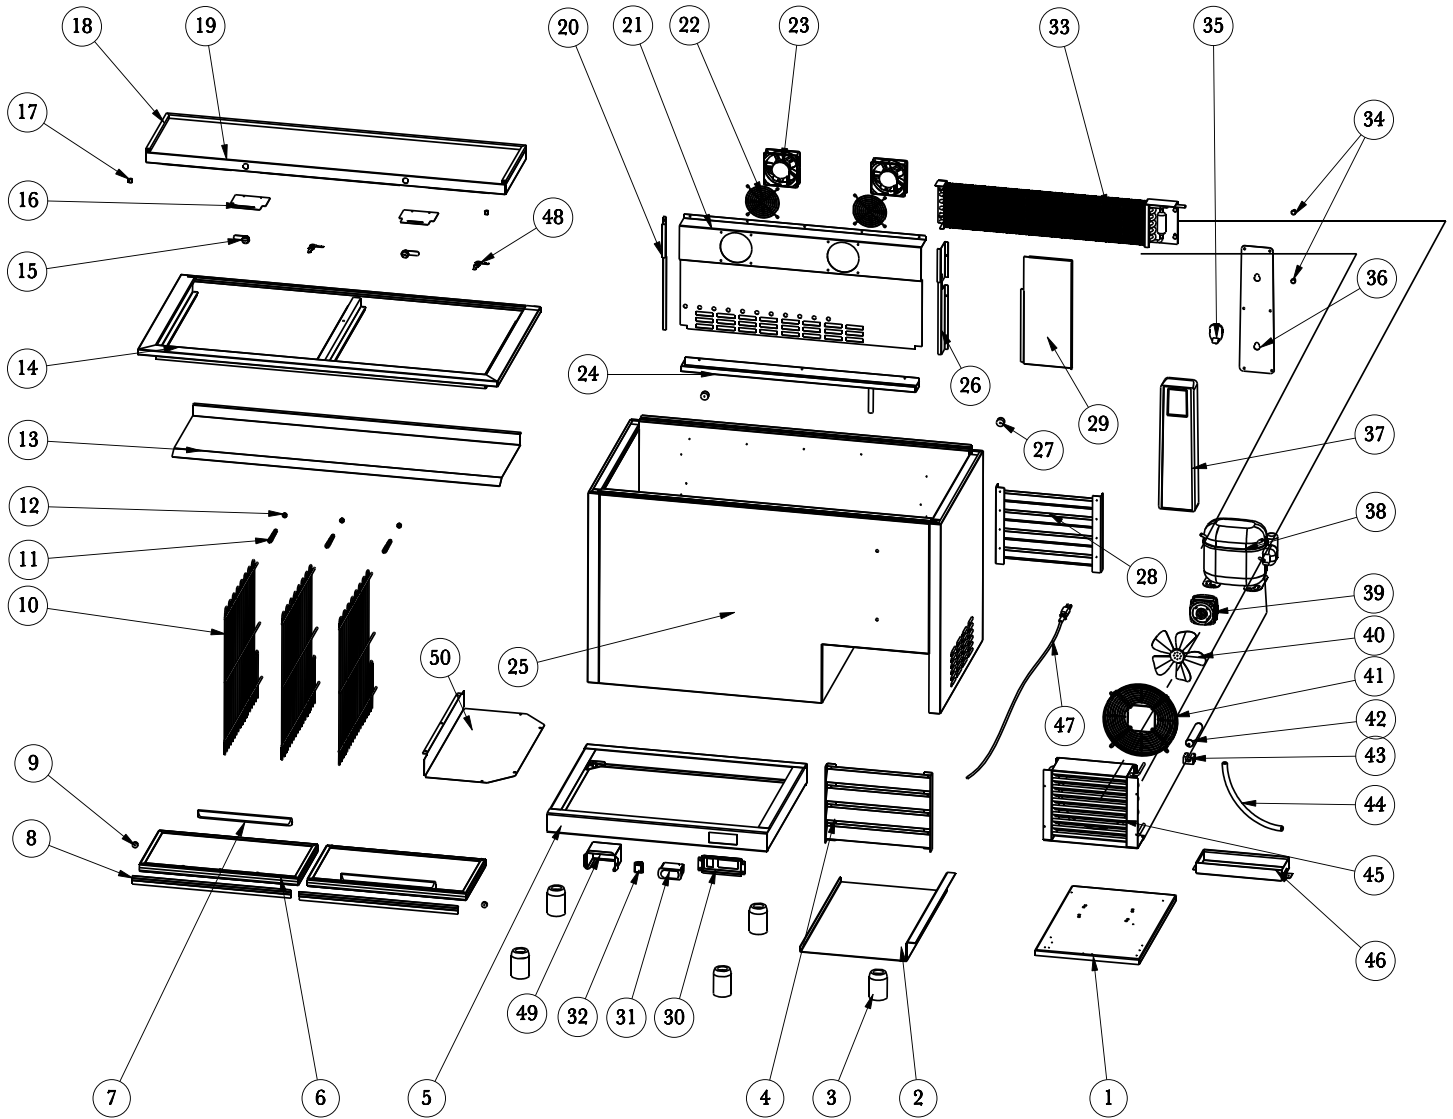

# Parts Breakdown

Model BB-CN-0014-HC 50039

# Parts Breakdown

## Model BB-CN-0014-HC 50039

Item No.	Description	Position	Item No.	Description	Position	Item No.	Description	Position
AE987	Compressor Unit Installation Board for 50039	1	AE994	Decoration Strip for 50039	18	AF841	Bottle Opener Board for 50039	36
AE988	Base Board for 50039	2	AE995	Top Board for 50039	19	AA246	Bottle Opener Cover for 50039	37
AA185	Leveling Feet for 50039	3	AE996	Left Support for Evaporator Cover for 50039	20	AF740	Compressor for 50039	38
AF005	Front Grill for 50039	4	AF839	Evaporator Cover for 50039	21	AA984	Condenser Fan Motor for 50039	39
AF837	Cabinet Base for 50039	5	AA201	Evaporator Fan Motor Cover for 50039	22	AA248	Condenser Fan Blade for 50039	40
AE990	Door for 50039	6	AE901	Evaporator Fan Motor for 50039	23	AA249	Condenser Fan Motor Cover for 50039	41
62363	Door Handle for 50039	7	AE998	Inner Drain Pan for 50039	24	AB594	Filter D25x160-B for 50039	42
AE971	Door Gasket for 50039	8	AE999	Right Support for Evaporator Cover for 50039	26	AB595	Filter Fixer for 50039	43
AE986	Door Limit Block for 50039	9	AA192	Back Limit Block for 50039	27	AA216	Drain Tube for 50039	44
AA225	Shelf for 50039	10	AF000	Back Grill for 50039	28	AA250	Condenser for 50039	45
AA226	Shelf Spring for 50039	11	AF840	Inner Baffle for 50039	29	AE905	Outer Drain Pan for 50039	46
AA227	Shelf Cap for 50039	12	AE984	Thermostat Installation Cover for 50039	30	AA135	Power Cord for 50039	47
AF838	Panel Under Table for 50039	13	AB109	Thermostat for 50039	31	AA196	Key for 50039	48
AE993	Under Table Frame Component for 50039	14	AA124	Power Switch for 50039	32	AA214	Thermostat Water Proof Cover for 50039	49
AA197	Lock for 50039	15	AA242	Evaporator for 50039	33	AF004	Thermostat Baffle for 50039	50
AE977	Base Board for Lock for 50039	16	AA243	Screw for Bottle Opener Component for 50039	34			
AA231	Decoration Cover for 50039	17	AA244	Bottle Opener for 50039	35			